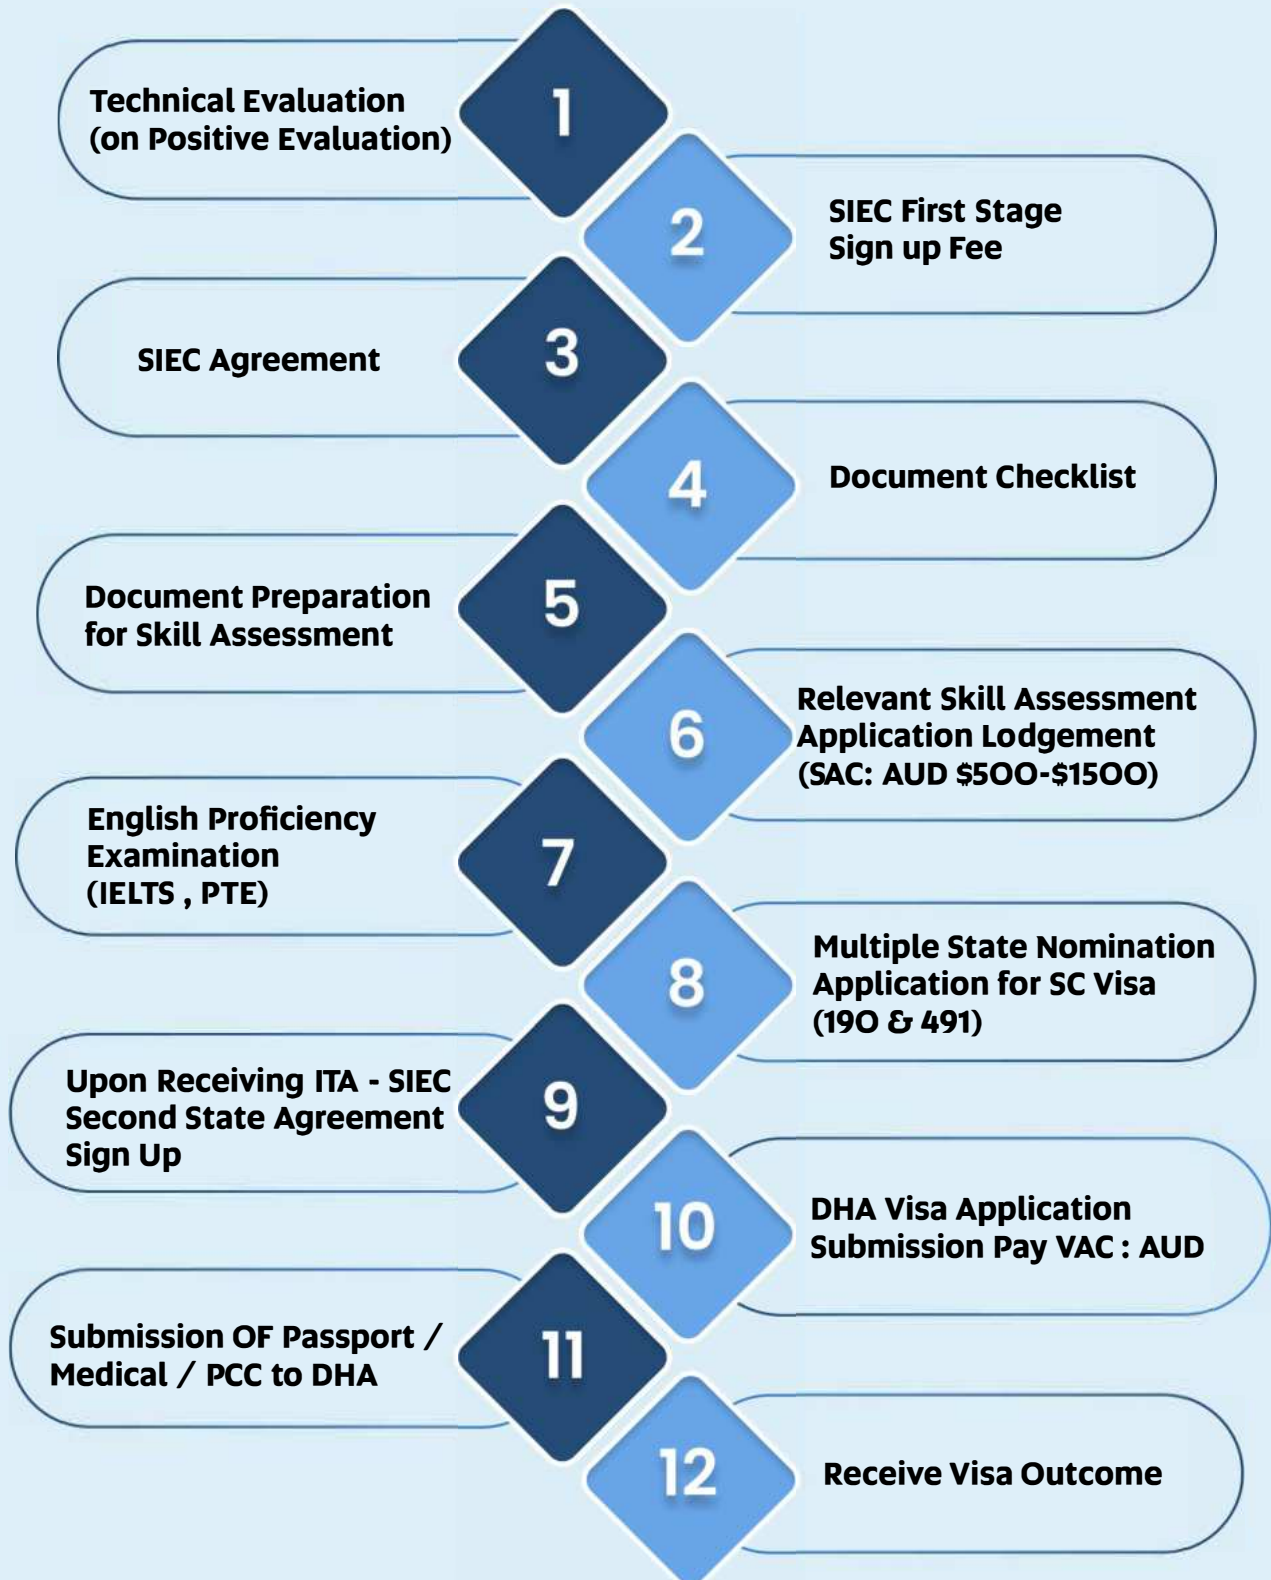

AUSTRALIA

PERMANENT RESIDENCY FLOW CHART