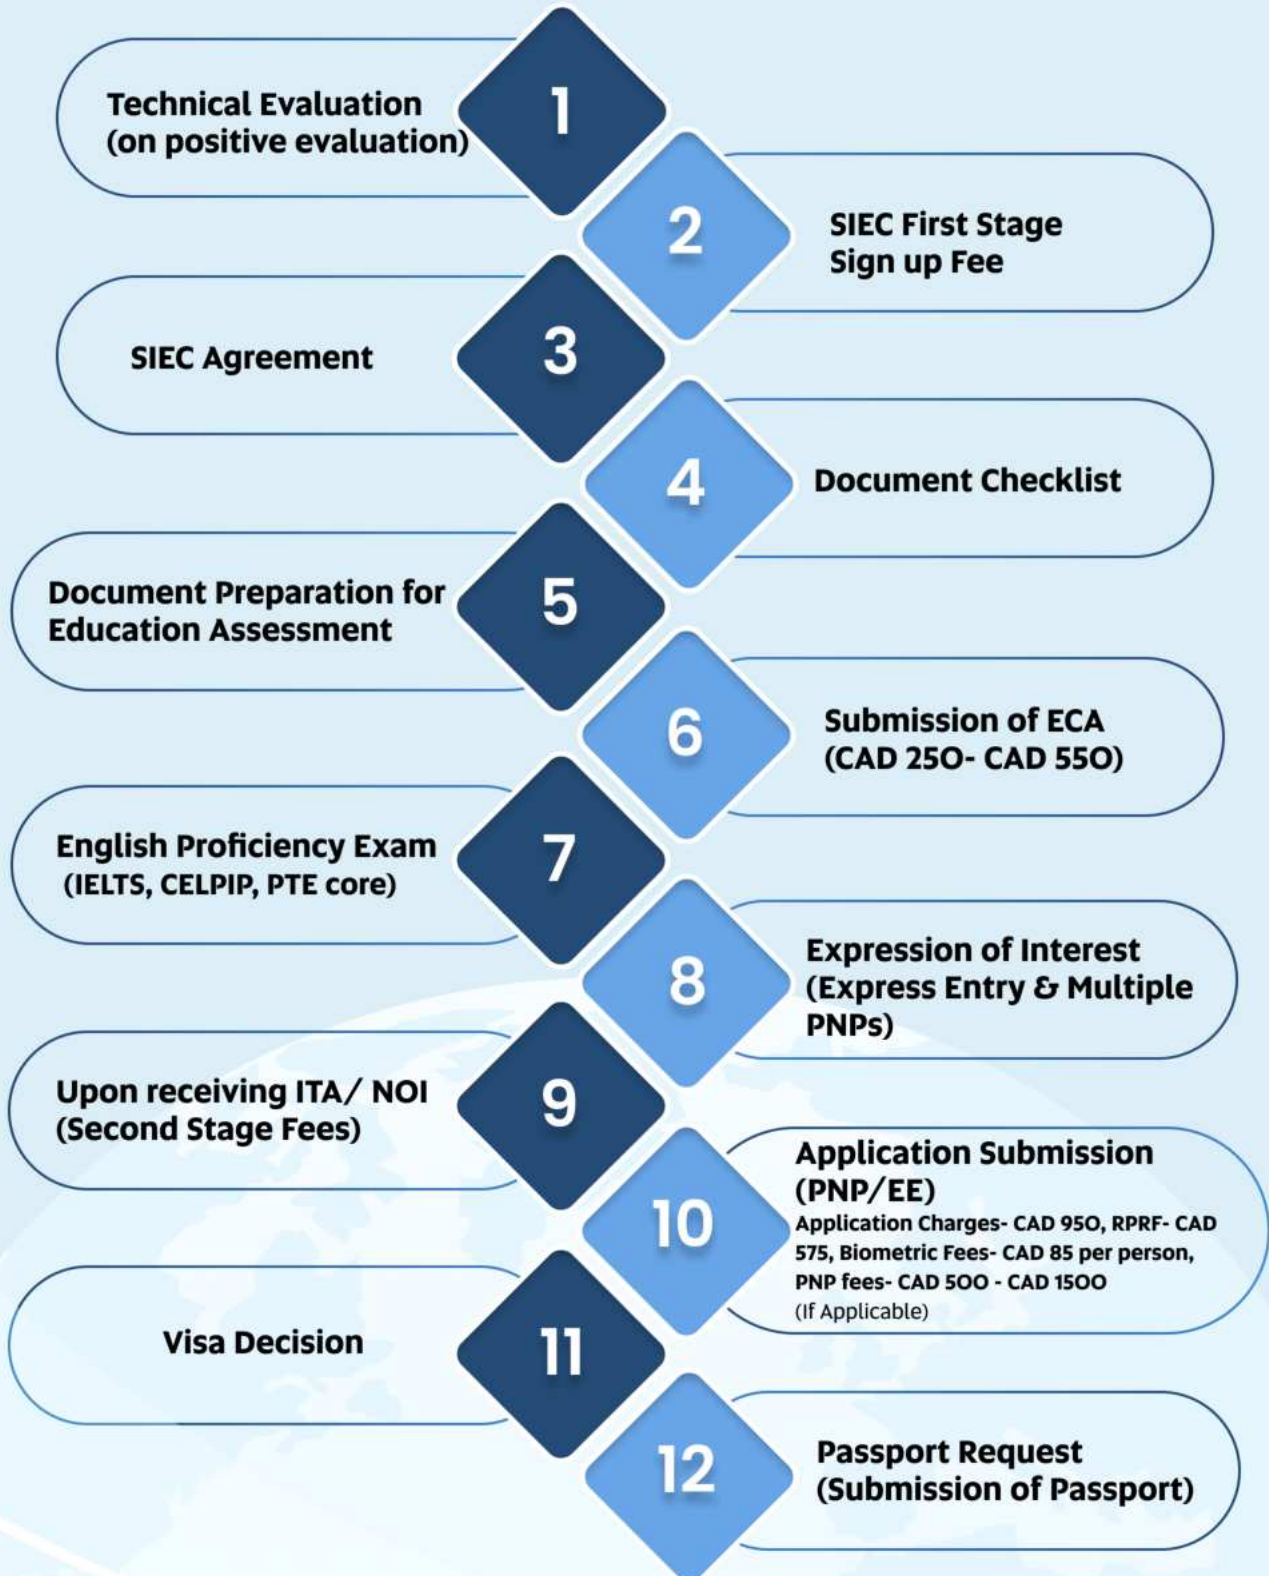

PERMANENT RESIDENCY FLOW CHART